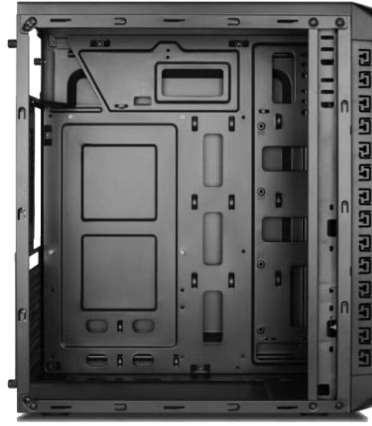

BRAND  
CATEGORY  
CODE  
GTIN  
TITLE  
IMAGES

**ALANTIK**  
**CASE**  
**CASA11**  
8058772933653  
**ATX ALANTIK CASA11 CASE WITH PSU**

DESCRIPTION

The CASA11 case is an ATX MiddleTower case supplied with an Alantik 500watt power supply with a 12cm fan and a SHUKO power cord.

The front and 'simple and essential, the controls and outputs are all placed in the front in the upper position.

The structure is new and although designed for office use can accommodate video cards up to 325mm.

The interior of the case is painted in black.

The price of this house which is the lowest of all Alantik houses combined with the new design and structure make this the most desirable case on the market.

COLOR	Black
INTERNAL PAINTING	Black
METAL THICKNESS	0.40mm
STRUCTURE DIMENSIONS	340x173x410mm
CASE DIMENSIONS	370x173x410mm
INTERNAL BAYS	1x5.25" + 2x3.5" + 2x2.5"
EXTERNAL BAYS	1x5.25"
PORTS	2xUSB2.0 + Audio
EXPANSION SLOTS	7
MOTHER BOARD FORMAT	ATX and lower
PSU FORMAT	ATX
PSU POSITION	On top
PSU	Alantik 500watt with 12cm fan
FRONT FANS	2x12cm (optional)
FANS ON TOP	1x12cm (optional)
LATERAL FANS	1x12cm (optional)
MAX VIDEO CARD	325mm
MAX CPU COOLER	155mm